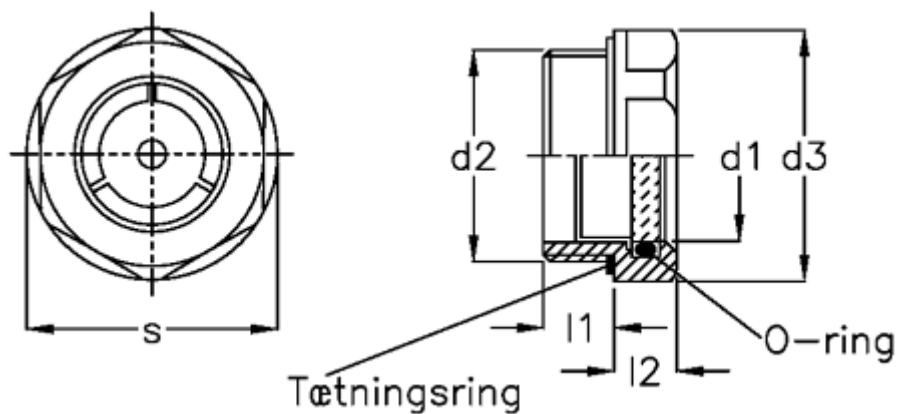

# Data Sheet

Article number: 20903527

Description: E+G Oil level sight glass (high temp.)  
GN 743.1-18-G3 / 4-B

## Measures

d1	= 18
d2	= G3/4
d3	= 32
l1	= 9.0
l2	= 8.0
Max pressure	= 12,5 Bar
s	= 30